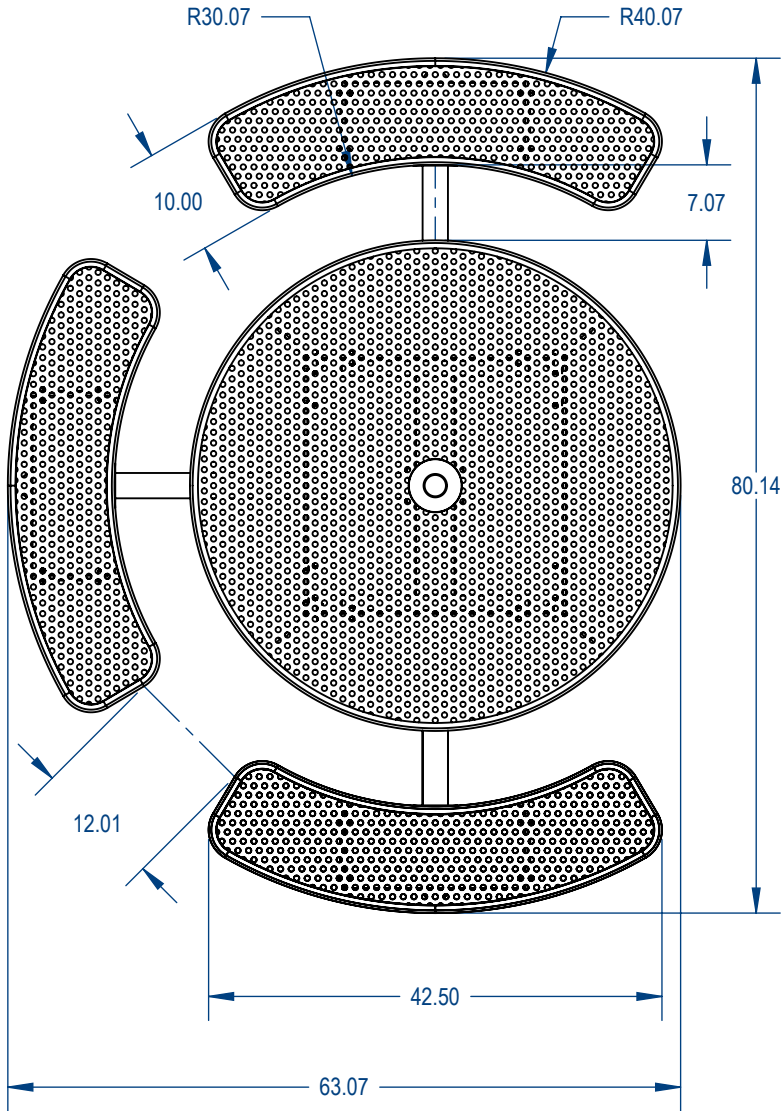

SKU: 766pt210
 Variations:
 766pt210-9
 766pt210-21
 766pt210-33
 766pt210-45
 766pt210-57
 766pt210-69
 766pt210-81
 766pt210-93
 766pt210-105
 766pt210-117
 766pt210-129
 766pt210-141
 766pt210-153
 766pt210-165
 766pt210-177
 766pt210-189
 766pt210-201
 766pt210-213
 766pt210-225
 766pt210-237
 766pt210-249
 766pt210-261

TOP VIEW

SIDE VIEW

ParkTastic

Manufactured For:

PROPRIETARY AND CONFIDENTIAL

THE INFORMATION CONTAINED IN THIS DRAWING IS THE SOLE PROPERTY OF Park Warehouse, LLC. 5301 North Federal Highway, Suite 140, Boca Raton, FL. ANY REPRODUCTION IN PART OR AS A WHOLE WITHOUT THE WRITTEN PERMISSION OF Park Warehouse, LLC. 5301 North Federal Highway, Suite 140, Boca Raton, FL. IS PROHIBITED.

Design By -

CADWorksPro
design studio

gilm@cadworkspro.com

1147 Brook Forest Ave | Suite 228 | Shorewood, IL 60404

ParkTastic

TITLE:

**Nexus Style Round Table
Perforated Metal Version**

SIZE
A

DWG. NO.
766pt210

REV

WEIGHT:

SHEET 3 OF 3