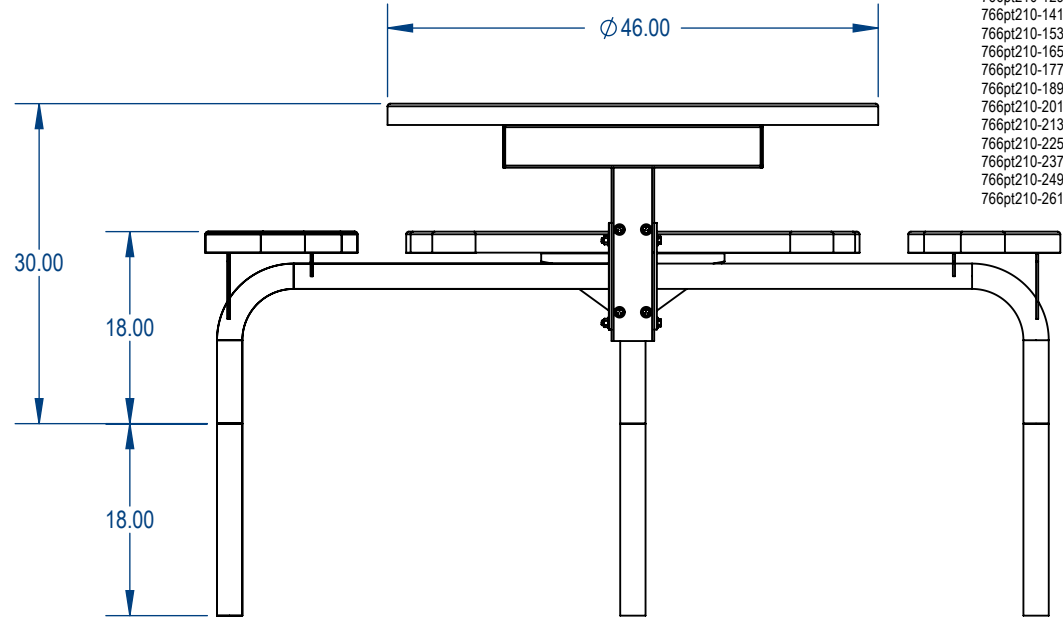

SKU: 766pt210
 Variations:
 766pt210-9
 766pt210-21
 766pt210-33
 766pt210-45
 766pt210-57
 766pt210-69
 766pt210-81
 766pt210-93
 766pt210-105
 766pt210-117
 766pt210-129
 766pt210-141
 766pt210-153
 766pt210-165
 766pt210-177
 766pt210-189
 766pt210-201
 766pt210-213
 766pt210-225
 766pt210-237
 766pt210-249
 766pt210-261

TOP VIEW

SIDE VIEW

ParkTastic

Manufactured For:

PROPRIETARY AND CONFIDENTIAL

THE INFORMATION CONTAINED IN THIS DRAWING IS THE SOLE PROPERTY OF Park Warehouse, LLC. 5301 North Federal Highway, Suite 140, Boca Raton, FL. ANY REPRODUCTION IN PART OR AS A WHOLE WITHOUT THE WRITTEN PERMISSION OF Park Warehouse, LLC. 5301 North Federal Highway, Suite 140, Boca Raton, FL. IS PROHIBITED.

Design By -

CADWorksPro
design studio

gilm@cadworkspro.com

1147 Brook Forest Ave | Suite 228 | Shorewood, IL 60404

ParkTastic

TITLE:

**Nexus Style Round Table
Perforated Metal Version**

SIZE
A

DWG. NO.
766pt210

REV

WEIGHT:

SHEET 3 OF 3