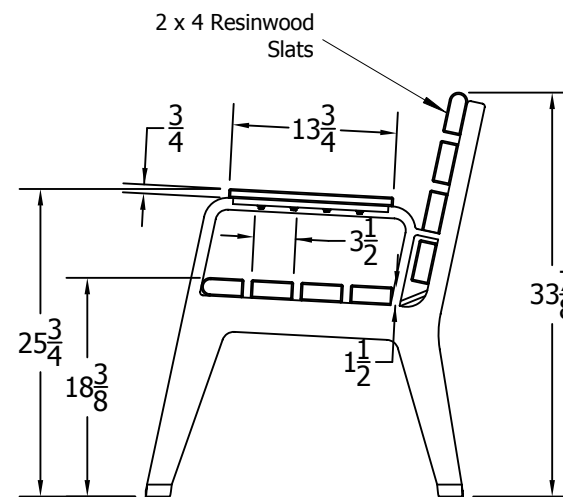

TOP VIEW

FRONT VIEW

3D ISOMETRIC VIEW

SIDE VIEW

# 4 Ft. Plaza Bench Spec Sheet

©COPYRIGHT 2013-2033

This drawing and all information contained herein is the property of PARK WAREHOUSE, LLC. and is not to be reproduced without express written permission of this manufacturer. We assume no responsibility for unauthorized use of this drawing. PARK WAREHOUSE, LLC. is not responsible for local permits and occupancy requirements.